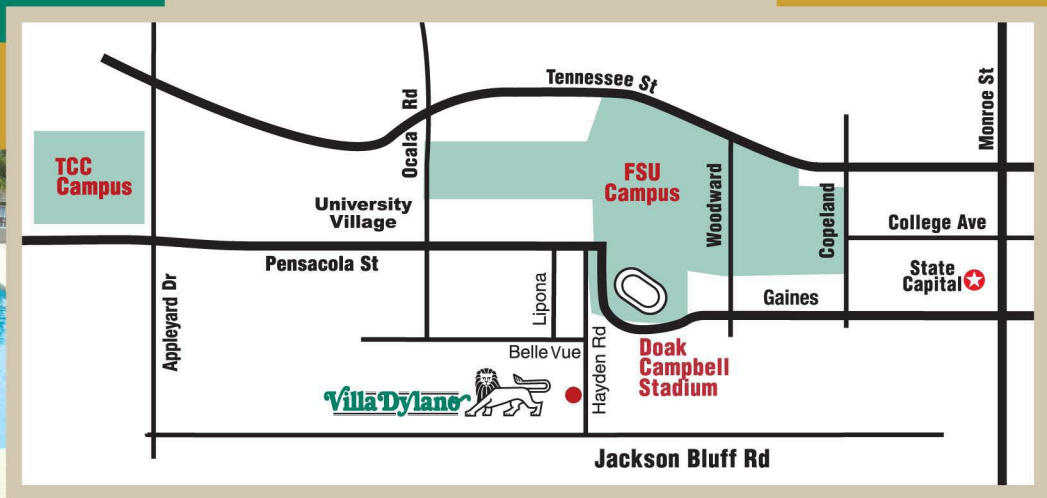

**DIRECTIONS:**

Head west on Gaines from Monroe. Continue past the FSU Stadium. Turn left on Lipona Road and left on Bellevue Way and right on Hayden. The main entrance to Villa Dylano will be on your right.